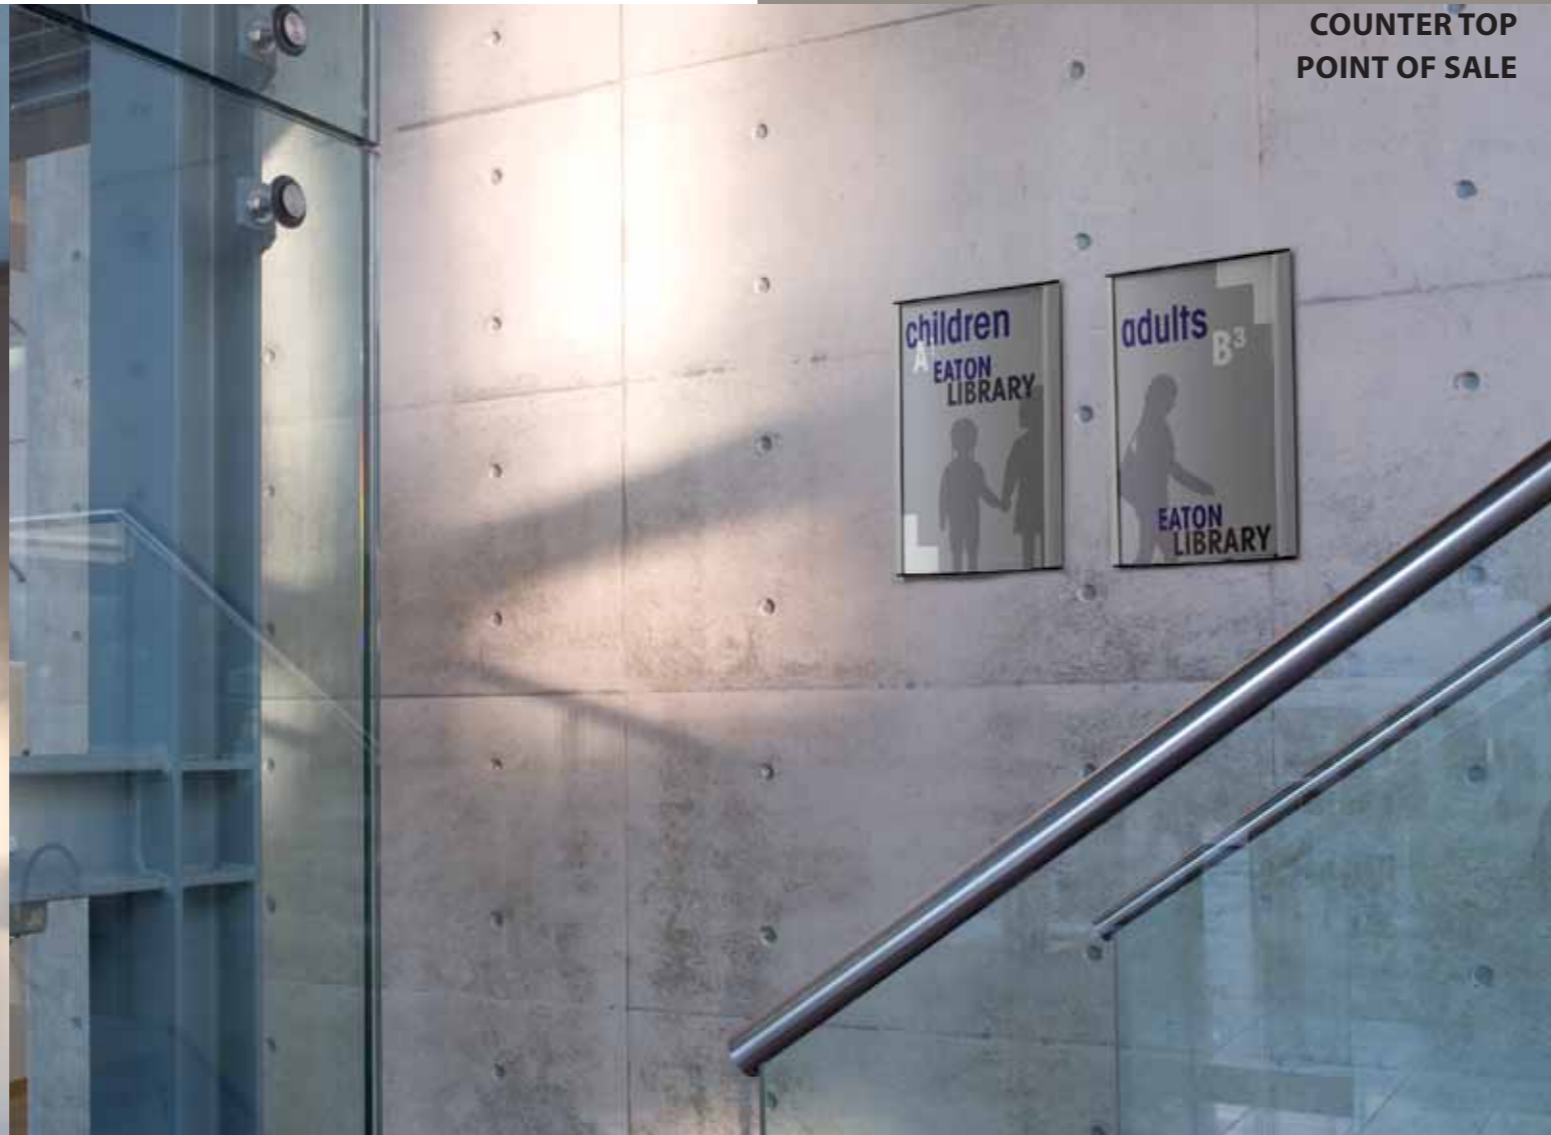

RAINBOW PLUS IS A FLEXIBLE INDOOR SIGN SYSTEM WITH TIMELESS DESIGN

- INDOOR ROUTING
- DOORPLATE
- WALL SIGN
- DIRECTORY
- EVACUATION PLAN
- PICTOGRAM
- COUNTER TOP
- POINT OF SALE