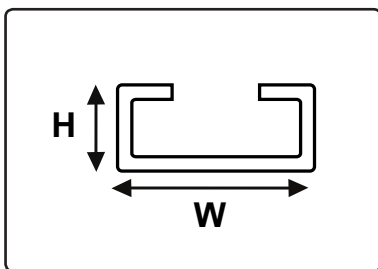

FLEX-C

- ✓ A basic channel profile for smaller displays up to 10sqm¹
- ✓ Uses smaller concealed countersunk fixings or rivets
- ✓ Ideal for fitting textiles and canvas to internal walls²
- ✓ Suitable for retrofit to existing lightboxes¹

Specifications

Material:

Aluminium 6063 T6

Dimensions:

Width: 20mm

Height: 11mm

Length: 3060 mm

Finish:

- Mill
- Other finishes available, subject to quantity.

Specials:

Contact us

Compatible parts:

- Snap-in tension profile

Example Fitting

Copyright 2016 Spirit Displays Limited

¹ Please ensure Spirit-Flex is a suitable solution for the specific application, the site and other local conditions.
² For further information, refer to our list of materials which we have evaluated for use with Spirit-Flex.