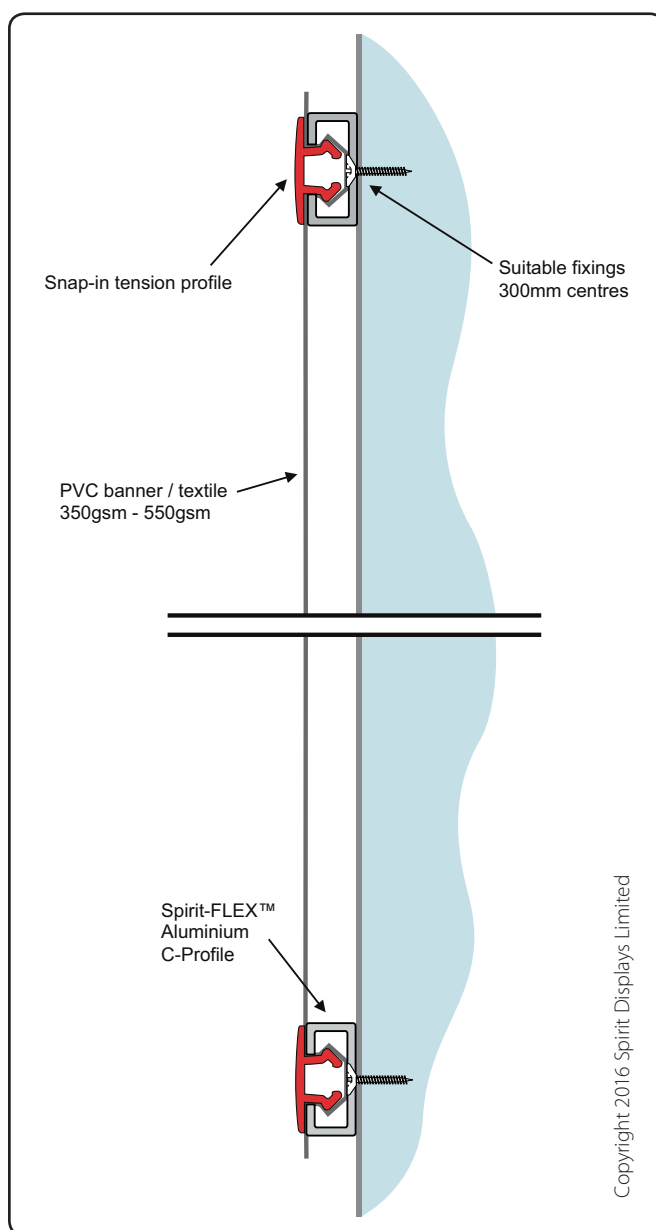

FLEX-C

- ✓ A basic channel profile for smaller displays up to 10sqm¹
- ✓ Uses smaller concealed countersunk fixings or rivets
- ✓ Ideal for fitting textiles and canvas to internal walls²
- ✓ Suitable for retrofit to existing lightboxes¹

Specifications

Material:

Aluminium 6063 T6

Dimensions:

Width: 20mm

Height: 11mm

Length: 3060 mm

Finish:

- Mill
- Other finishes available, subject to quantity.

Specials:

Contact us

Compatible parts:

- Snap-in tension profile

Example Fitting

Copyright 2016 Spirit Displays Limited

¹ Please ensure Spirit-Flex is a suitable solution for the specific application, the site and other local conditions.
² For further information, refer to our list of materials which we have evaluated for use with Spirit-Flex.