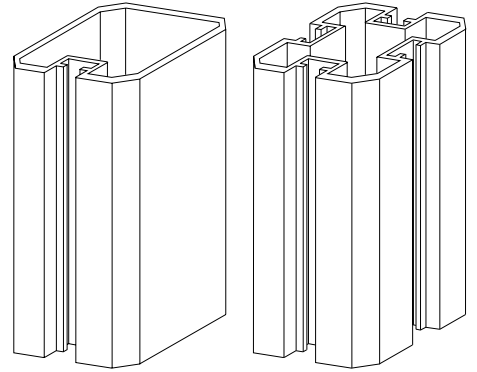

OCTAGONAL POST 80 mm

SINGLE-SLOT
AO018081T
Mill Finish
AO028081T
Silver Anod.
AO038081T
Coloured

4-SLOT
AO018084T
Mill Finish
AO028084T
Silver Anod.
AO038084T
Coloured