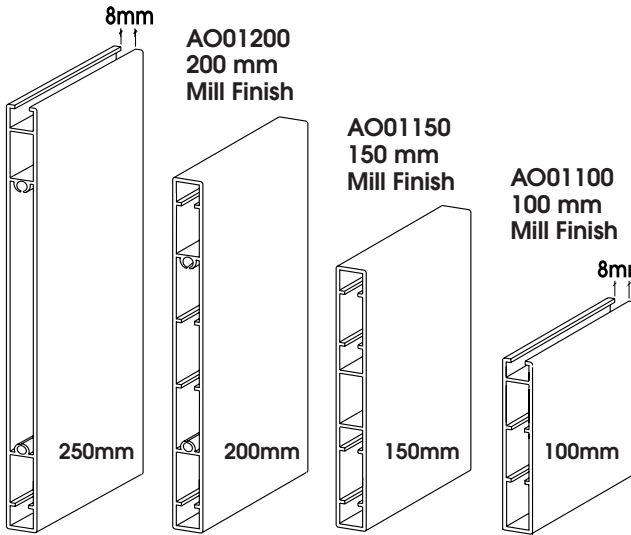

Module Plus Outdoor

by CoSign

AO01250 250 mm Mill Finish

Also available in:

Silver Anodised AO02 ...
Coloured AO03 ...

DOUBLE TRACK

AO01060
60 mm
Mill Finish

SINGLE TRACK

AO01046
46 mm
Mill Finish

PANEL CLAMP

AACL001

with
STEEL or INOX
SCREW