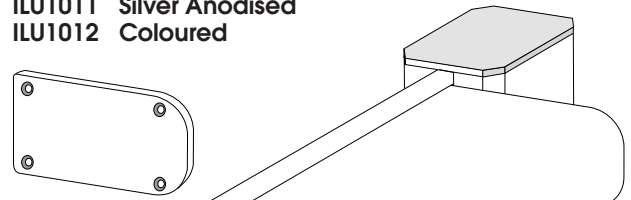

ILLUMINATOR END CAP

- ILU1010 Mill Finish
- ILU1011 Silver Anodised
- ILU1012 Coloured