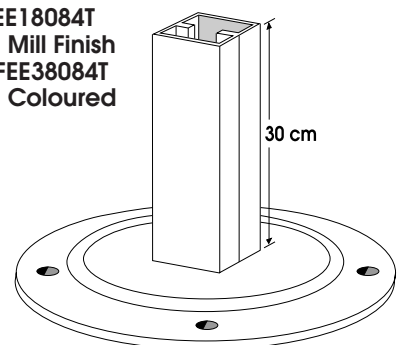

PLASTIC SCREW CAP

NOP001
White

NOP002
Grey

NOP003
Black

FEE18084T
Mill Finish
FEE38084T
Coloured