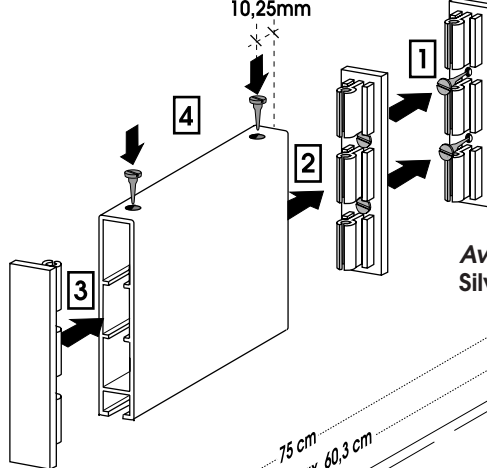

SINGLE TRACK

AO01046
46 mm
Mill Finish

PANEL CLAMP

AACL001

with
STEEL or INOX
SCREW

Module Plus Indoor

by CoSign

Wall mounted
(Flush)