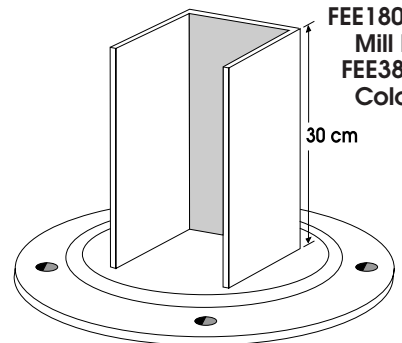

**CIRCULAR POST FOOT
Ø 90 mm**

SINGLE-SLOT
FEE19001T
Mill Finish

2-SLOT
FEE19002T
Mill Finish

**OCTAGONAL POST FOOT
Ø 80 mm**

FEE18081T
Mill Finish
FEE38081T
Coloured

**ROUNDED CORNER
CONNECTOR
Ø 90 mm**

CORN1090
Mill finish
CORN2090
Silver Anod.
CORN3090
Coloured