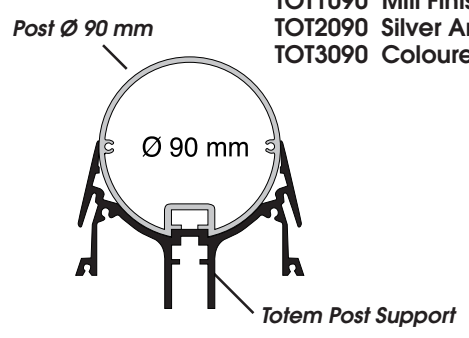

TOTEM POST SUPPORT

- TOT1090 Mill Finish
- TOT2090 Silver Anodised
- TOT3090 Coloured

COSIGN
MODULAR SIGN SYSTEMS

COSIGN N.V.
INDUSTRIEPARK 32 B - 3290 DIEST - BELGIUM

TEL. 0032 (0)13-35.10.30
FAX 0032 (0)13-35.10.31
info@cosign.be - www.cosign.be