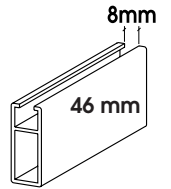

SINGLE TRACK

AO01046
46 mm
Mill Finish

PANEL CLAMP

AACL001

with
STEEL or INOX
SCREW

Module Plus Indoor

by CoSign

Wall mounted
(Flush)