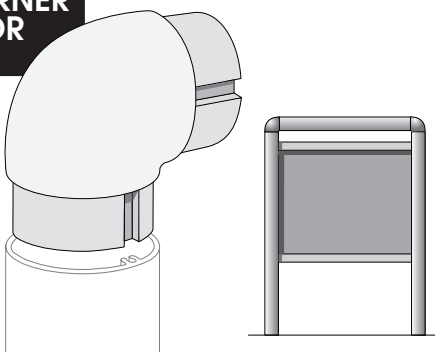

**CIRCULAR POST FOOT
Ø 90 mm**

SINGLE-SLOT
FEE19001T
Mill Finish

2-SLOT
FEE19002T
Mill Finish

**OCTAGONAL POST FOOT
Ø 80 mm**

FEE18081T
Mill Finish
FEE38081T
Coloured

**ROUNDED CORNER
CONNECTOR
Ø 90 mm**

CORN1090
Mill finish
CORN2090
Silver Anod.
CORN3090
Coloured