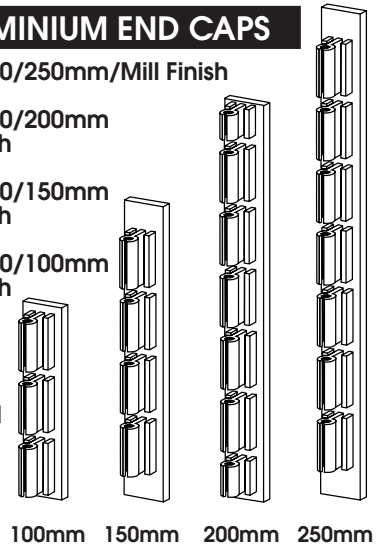

ALUMINIUM END CAPS

AOC1250/250mm/Mill Finish

AOC1200/200mm
Mill Finish

AOC1150/150mm
Mill Finish

AOC1100/100mm
Mill Finish

Available in:
Silver Anodised
AOC2 ...
Coloured
AOC3 ...

TOTEM INDOOR

TOT1080.SP
Mill Finish
TOT2080.SP
Silver Anodised
TOT3080.SP
Coloured