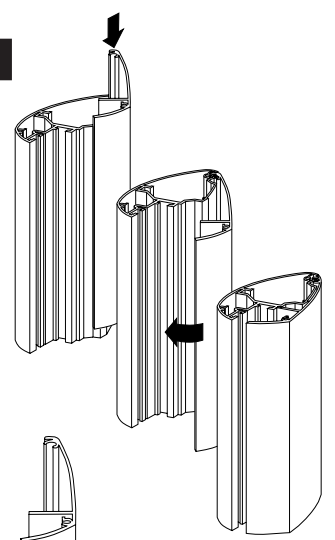

ELLIPTICAL POST

BASIC POST

- ELP1000 Mill Finish
- ELP2000 Silver Anodised
- ELP3000 Coloured

HINGE POST

- ELP1001 Mill Finish
- ELP2001 Silver Anodised
- ELP3001 Coloured

POST CAP

- AOT1000 Mill Finish
- AOT2000 Silver Anodised
- AOT3000 Coloured

POST INSERT

- AOC1000 Mill Finish
- AOC2000 Silver Anodised
- AOC3000 Coloured