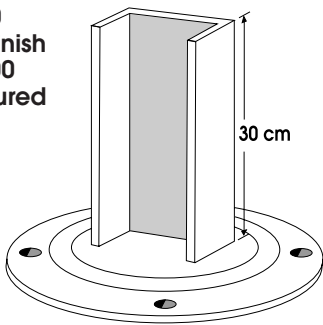

OCTAGONAL POST 80 mm

SINGLE-SLOT
AO018081T
Mill Finish
AO028081T
Silver Anod.
AO038081T
Coloured

4-SLOT
AO018084T
Mill Finish
AO028084T
Silver Anod.
AO038084T
Coloured

**CIRCULAR POST FOOT
Ø 60 mm**

FEE1600
Mill Finish
FEE3600
Coloured