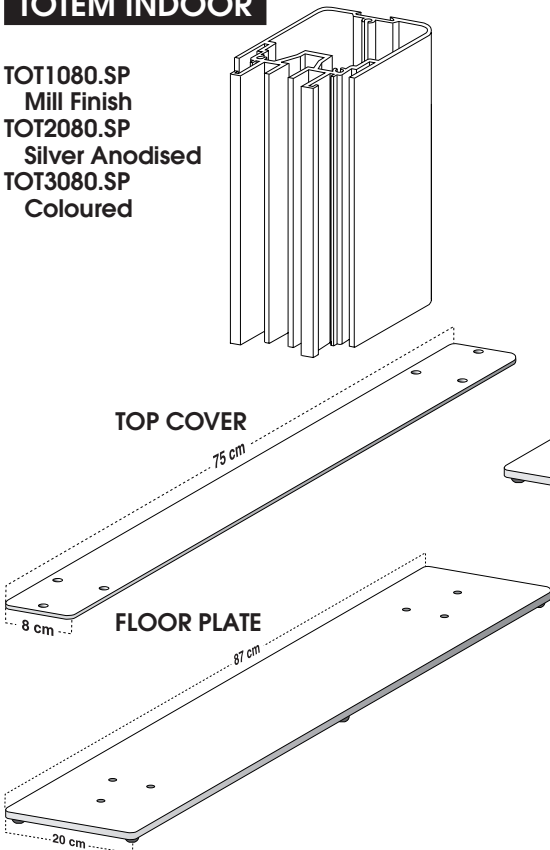

TOTEM INDOOR

TOT1080.SP
Mill Finish
TOT2080.SP
Silver Anodised
TOT3080.SP
Coloured