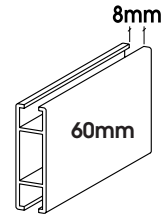

SINGLE TRACK

AO01046
46 mm
Mill Finish

PANEL CLAMP

AACL001

with
STEEL or INOX
SCREW

Module Plus Indoor

by CoSign

Wall mounted
(Flush)