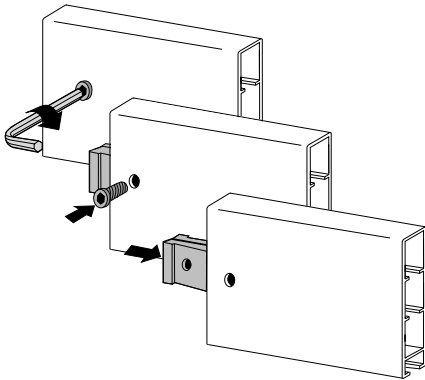

SINGLE TRACK

AO01046
46 mm
Mill Finish

PANEL CLAMP

AACL001

with
STEEL or INOX
SCREW

Module Plus Indoor

by CoSign

Wall mounted
(Flush)