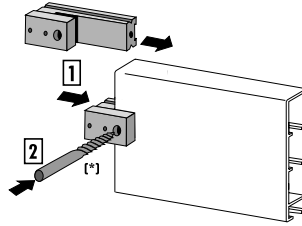

FIXBOX 001

DRILL GUIDE

TOOL 001

(*) for Ø 60/80/90 mm POST Drill Ø 10 mm at 11,7 mm of the cutting, at the middle of the insert chamber of the profile.

(**) Screw with key of 5 and screw of 10/10

ILLUMINATOR PROFILE