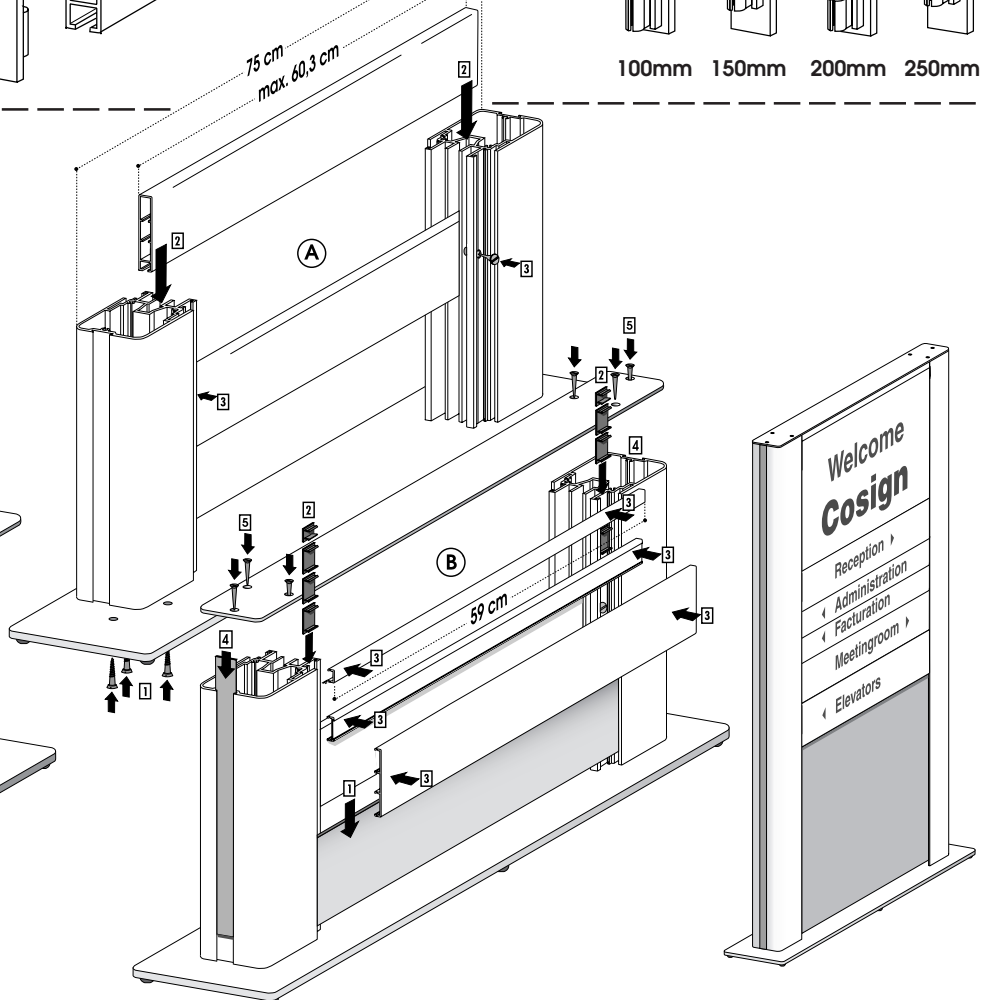

TOTEM INDOOR

TOT1080.SP
Mill Finish
TOT2080.SP
Silver Anodised
TOT3080.SP
Coloured