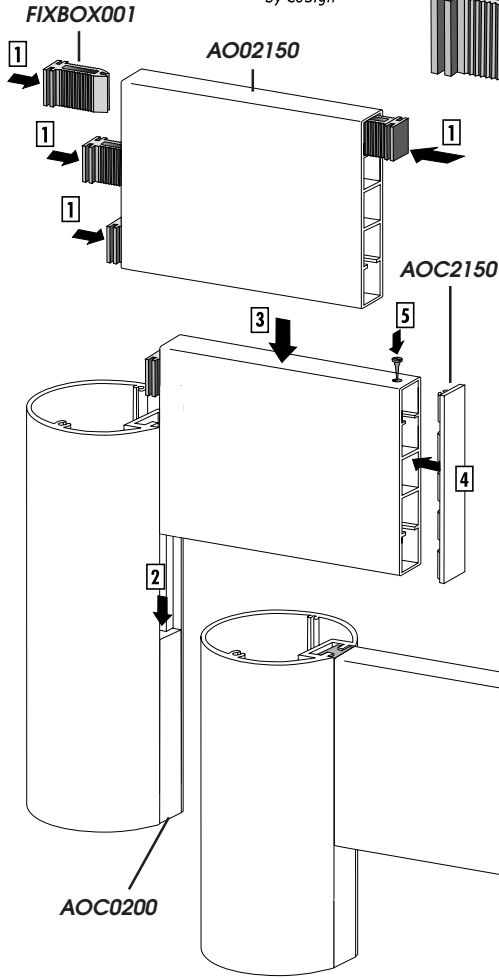

FIXBOX 001

DRILL GUIDE

TOOL 001

(*) for Ø 60/80/90 mm POST Drill Ø 10 mm at 11,7 mm of the cutting, at the middle of the insert chamber of the profile.

(**) Screw with key of 5 and screw of 10/10

ILLUMINATOR PROFILE