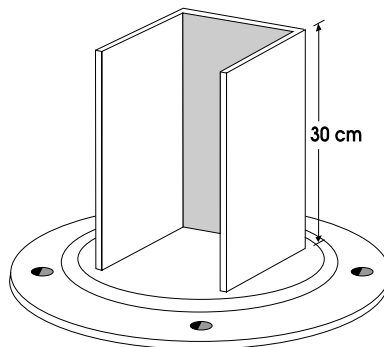

**CIRCULAR POST FOOT
Ø 90 mm**

SINGLE-SLOT
FEE19001T
Mill Finish

2-SLOT
FEE19002T
Mill Finish