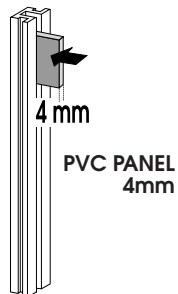

POST & BOX INSERT REDUCTION SECTION

- AOR0100 Mill Finish
- AOR0200 Silver Anodised
- AOR0300 Coloured