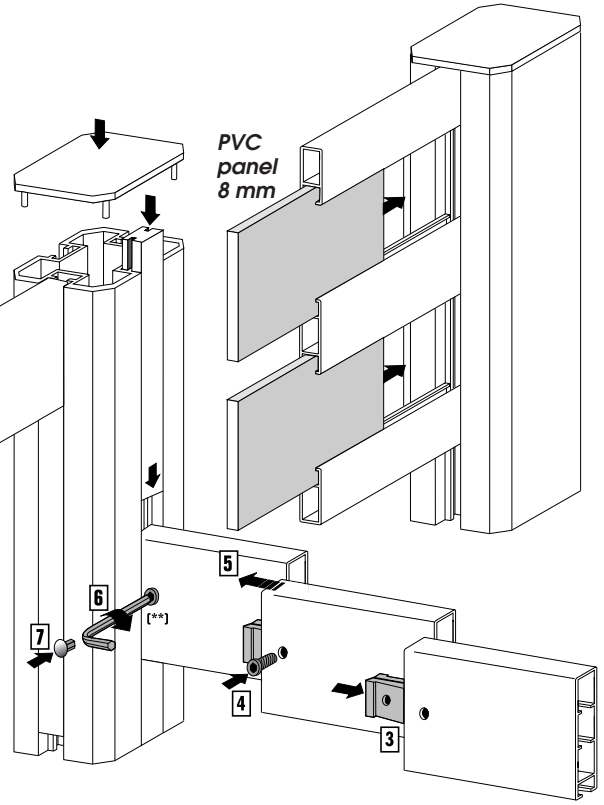

FIXBOX 001

DRILL GUIDE

TOOL 001

(*) for Ø 60/80/90 mm POST Drill Ø 10 mm at 11,7 mm of the cutting, at the middle of the insert chamber of the profile.

(**) Screw with key of 5 and screw of 10/10

ILLUMINATOR PROFILE