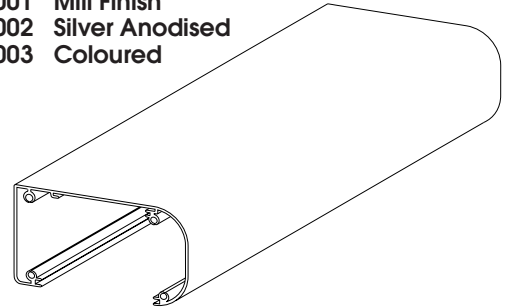

ILLUMINATOR PROFILE

- ILU1001 Mill Finish
- ILU1002 Silver Anodised
- ILU1003 Coloured